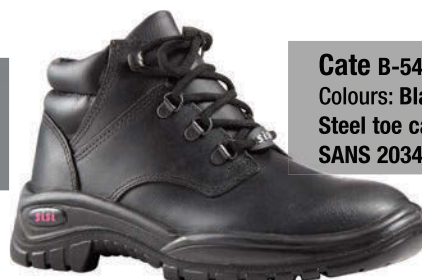

Cate B-54002
Colours: Black
Steel toe cap • Sizes: 2 - 9
SANS 20345

Double density PU sole
Apollo unit