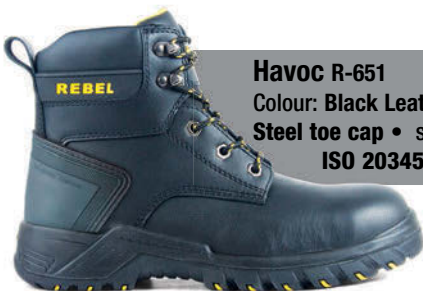

Havoc R-651
Colour: Black Leather
Steel toe cap • sizes 4-13
ISO 20345